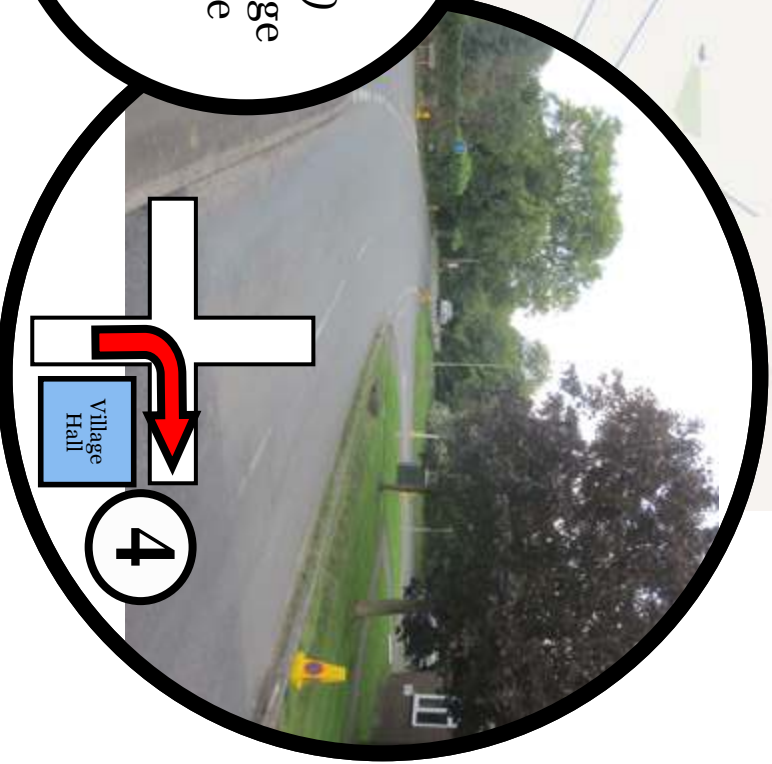

# Getting to the Phoenix Studio from the East

(Aylesbury/  
Princes Risborough  
direction)

Turn left to Towersey shortly after the bird farm and small bridge.

2

From Haddenham on Stanbridge Rd

Through Kingsey

1

From Longwick & Princes Risborough

Left at the T-junction

3

- Next left down side road

6

5

- Past the pub (on your left)  
- Under the bridge  
- Past Lashlake Nurseries (on your left)