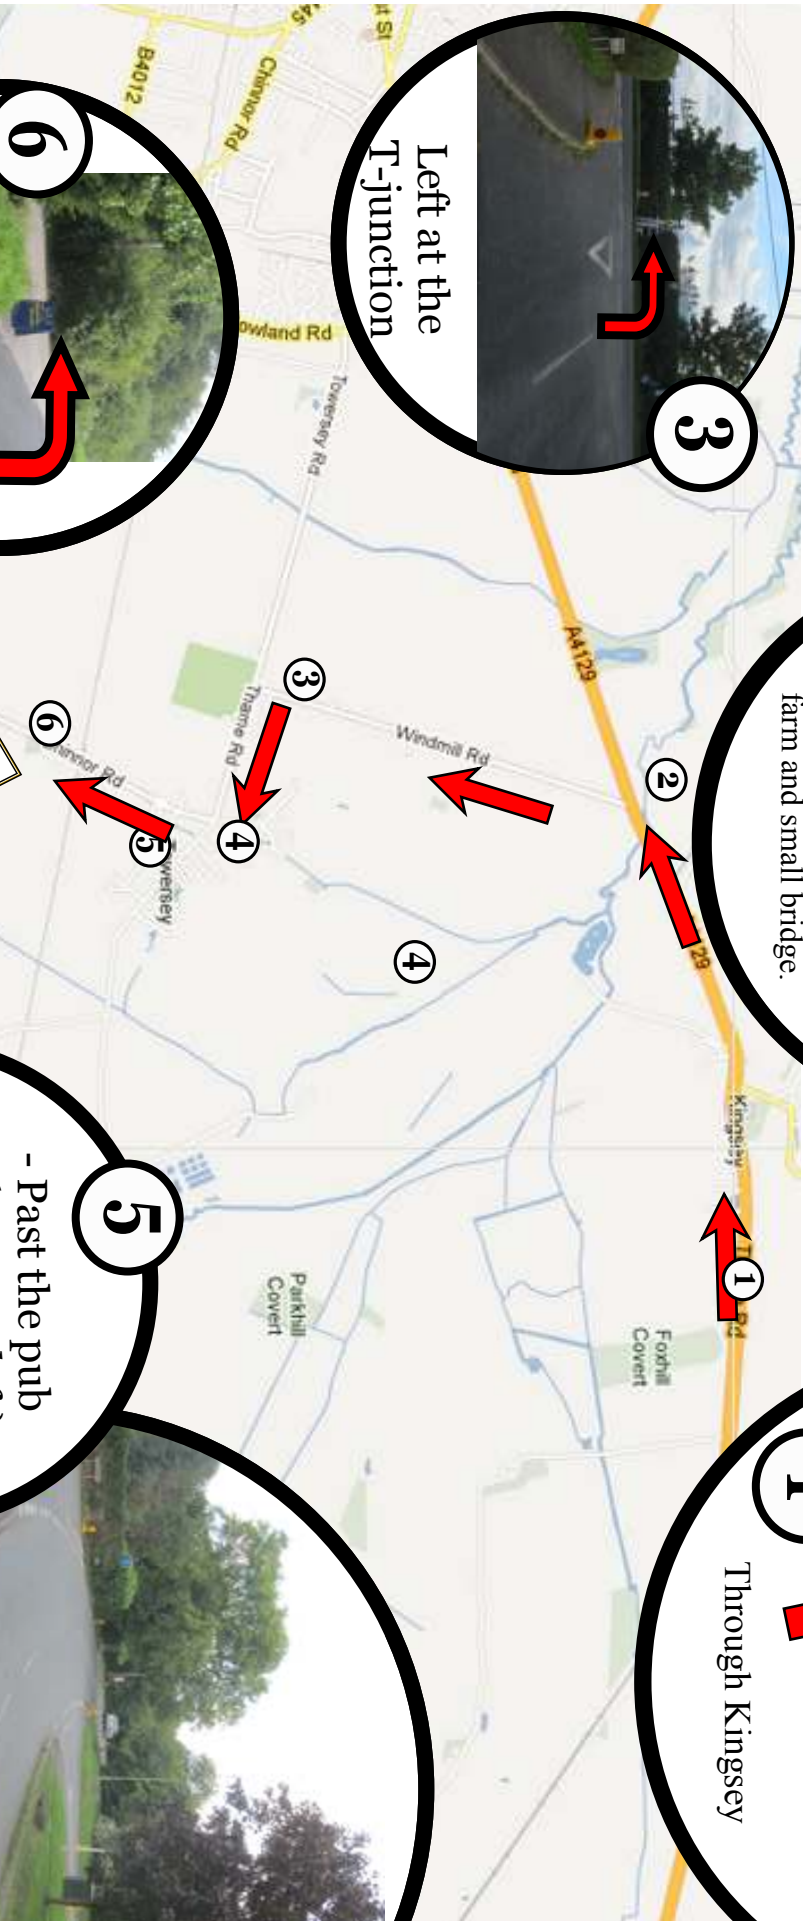

# Getting to the Phoenix Studio from the East

(Aylesbury/  
Princes Risborough  
direction)

Turn left to Towersey shortly after the bird farm and small bridge.

2

From Haddenham on Stanbridge Rd

Through Kingsey

1

From Longwick & Princes Risborough

Left at the T-junction

3

- Next left down side road

6

5

- Past the pub (on your left)  
- Under the bridge  
- Past Lashlake Nurseries (on your left)

4

Village Hall