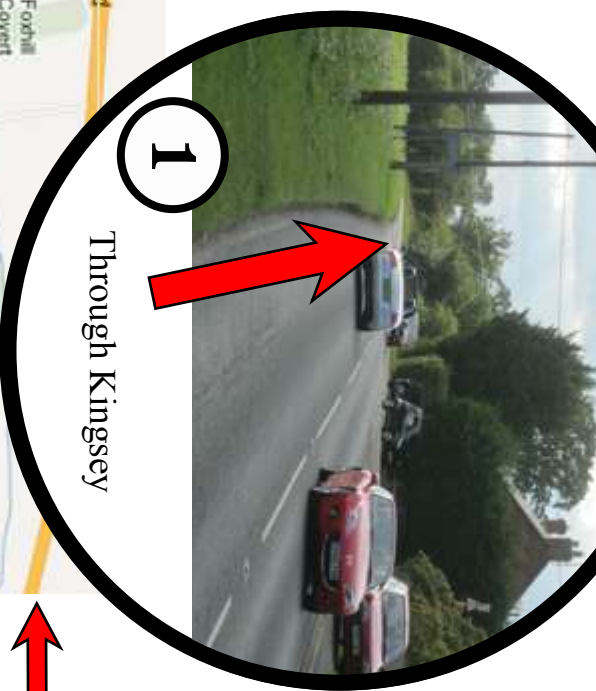

# Getting to the Phoenix Studio from the East

(Aylesbury/  
Princes Risborough  
direction)

Turn left to Towersey shortly after the bird farm and small bridge.

2

From Haddenham on Stanbridge Rd

Through Kingsey

1

From Longwick & Princes Risborough

Left at the T-junction

3

- Next left down side road

6

5

- Past the pub (on your left)  
- Under the bridge  
- Past Lashlake Nurseries (on your left)