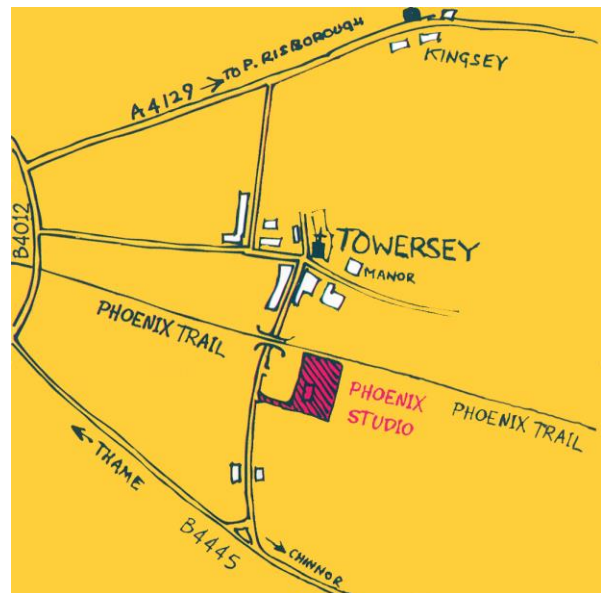

Contemporary landscapes with Hester Berry

Need to know information before the course!

We look forward to welcoming you to the Phoenix Studio and are sure that you will have an enjoyable time here!

There is not much preparation needed for this courses.

The main thing is that you bring a selection of landscape images. These could be of places that have special sentimental value to you. Hester will then advise which of the pictures will make a good landscape.

You also need to bring a sketchbook to work in throughout the weekend.

Please do feel free to bring any drawing or painting materials that you like working with, though all the materials you will need for the course will be provided.

Do arrive with enough time for a prompt 10am start too.

I think that's it....

I am sure that everyone who comes on the course will have a lot of fun and meet some lovely, like-minded people. We pride ourselves in having a wonderfully creative environment!

Please do get in touch if you do have any further queries.

We look forward to meeting you soon.

All the best,

James

General Course Information

Getting Here

Directions to the studio are on the website. The postcode to the studio is OX9 3QZ and a map is below.

If you are you are coming from the village hall in the centre of Towersey, go past the pub, under the bridge and we are the next left after Lashlake Nursery.

Timings

Each day starts at 10.00. **Please arrive in good time in order not to miss the introduction.** We work through to 16.00 and generally with a half hour lunch break and a tea/coffee break in the morning and afternoon.

What To Bring?

- Your own packed lunch. We have microwaves and a toaster in case you need them.
- An apron or clothes you don't mind getting mucky
- Any drawing materials that you may want to use (basic materials are provided as part of your course fee)

Refreshments

- We provide you with all the tea, coffee & biscuits needed to fuel your creativity!

What we provide

- Use of all necessary equipment, tools and materials.
- Guidance and tuition throughout the day.
- WiFi should you need it for reference.